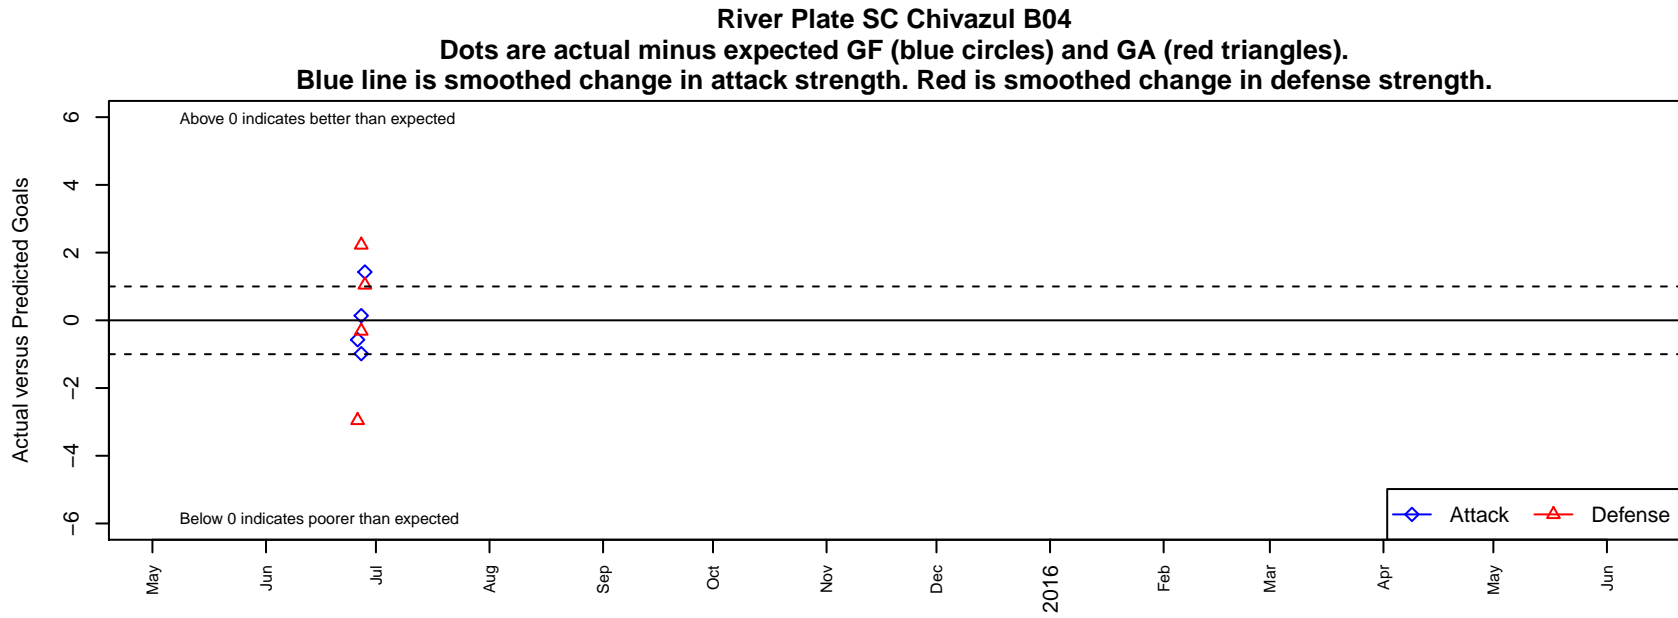

River Plate SC Chivazul B04

River Plate SC
NE Portland, OR
B04 total strength=124
attack=0.19 defense=0.05
notes= RPFC; NPS

alt names used:
River Plate Chivazul

Venues played:
2015 Capital Cup BU11 Silver